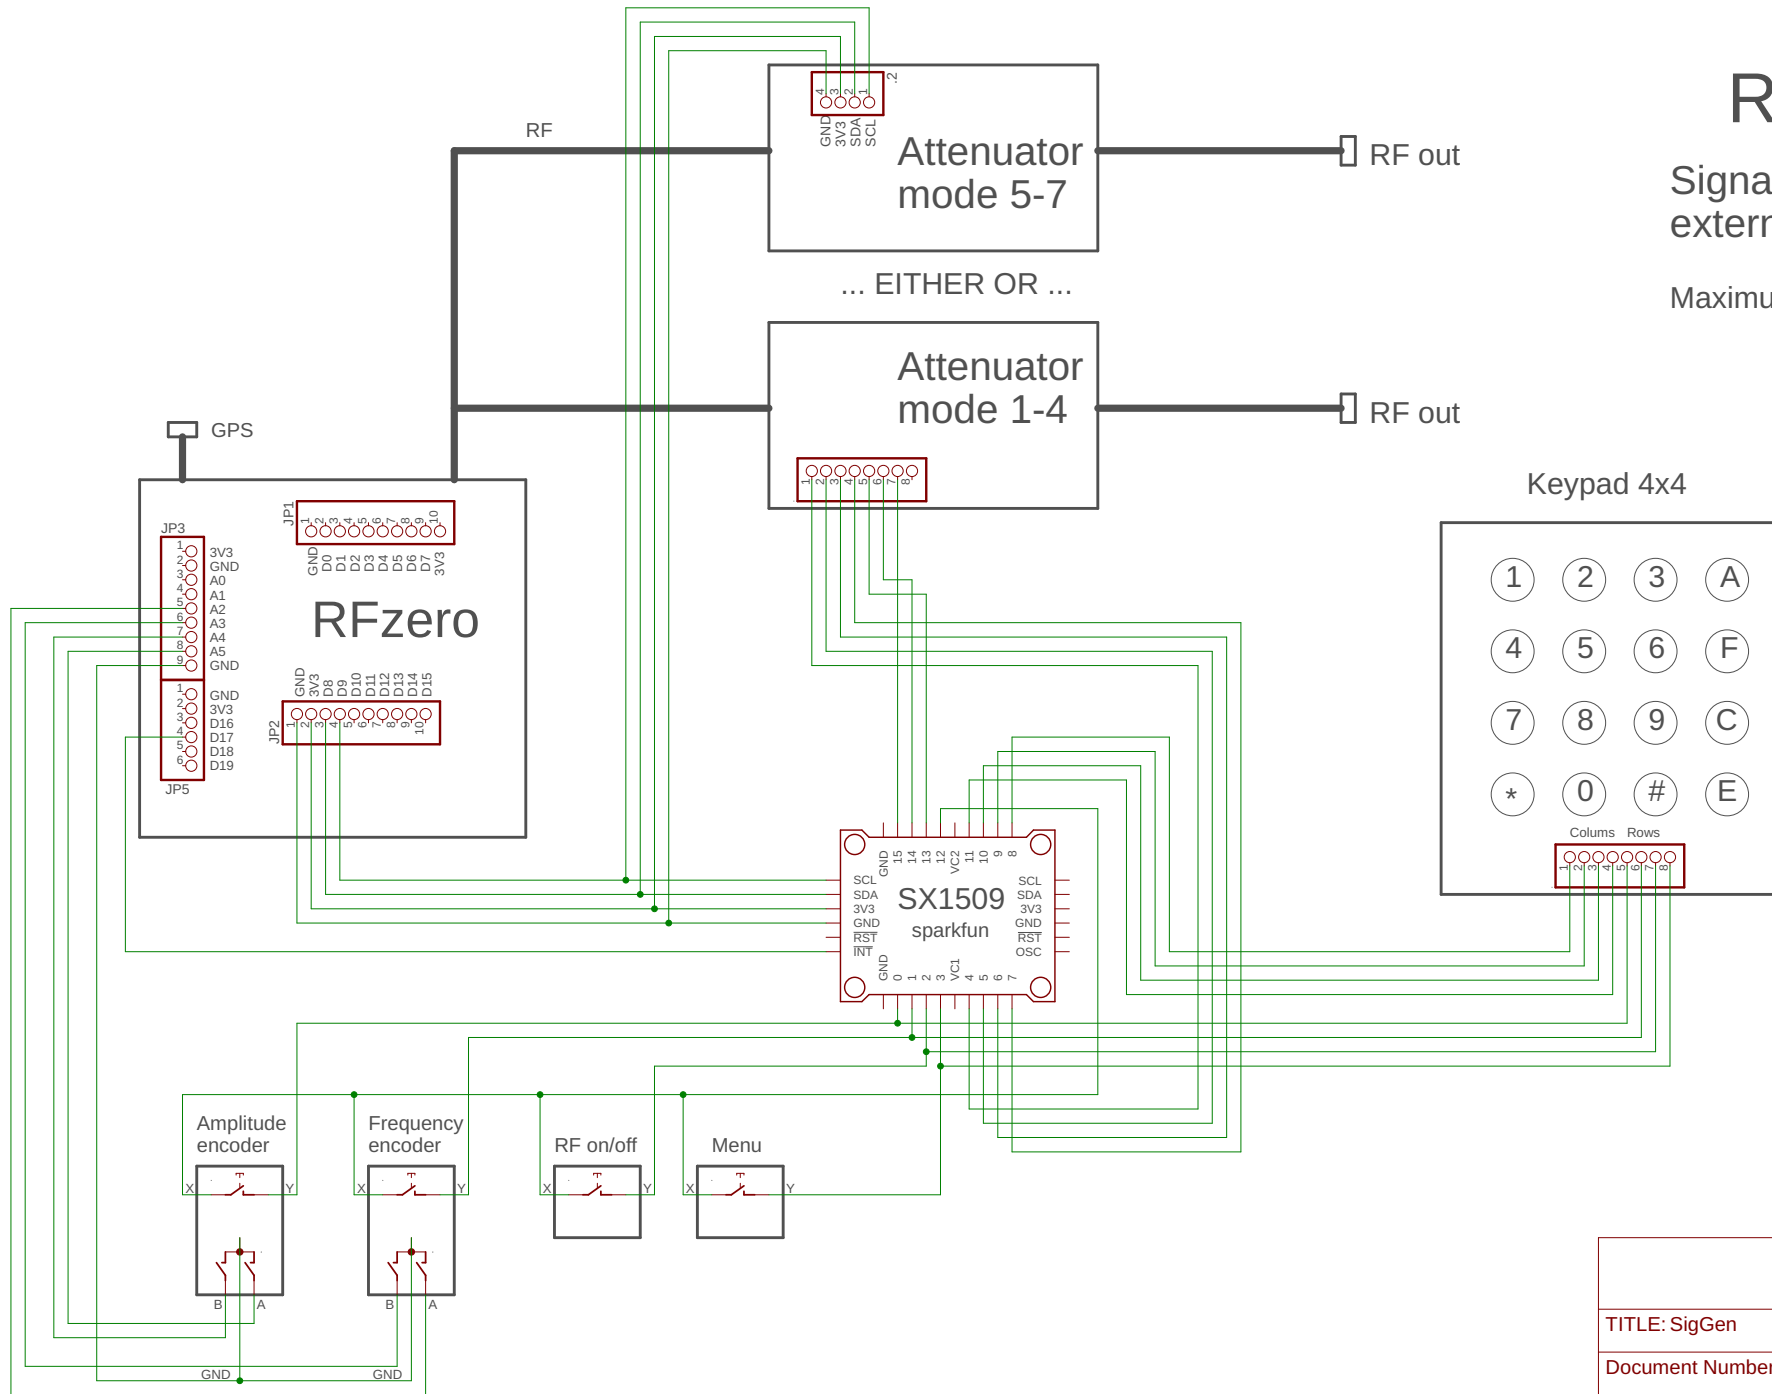

RFzero

Signal generator
external connections

Medium configuration

Keypad 4x4

TITLE: SigGen

Document Number:

REV:

Date: 10-09-2020 13:38

Sheet: 1/2

RFzero

Signal generator
external connections

Maximum configuration

TITLE: SigGen	
Document Number:	REV:
Date: 10-09-2020 13:38	Sheet: 2/2