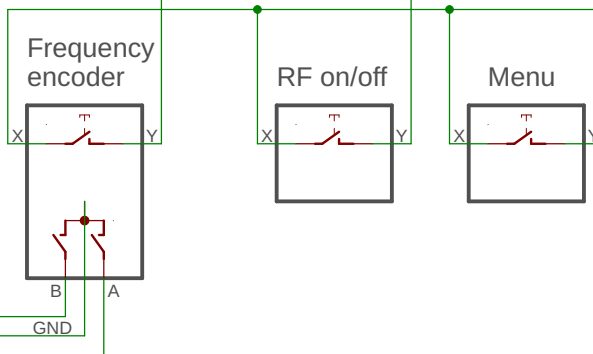

RFzero

Signal generator
external connections

Medium configuration

Keypad 4x4

TITLE: SigGen

Document Number:

REV:

Date: 10-09-2020 13:38

Sheet: 1/2

RFzero

Signal generator
external connections

Maximum configuration

TITLE: SigGen	
Document Number:	REV:
Date: 10-09-2020 13:38	Sheet: 2/2