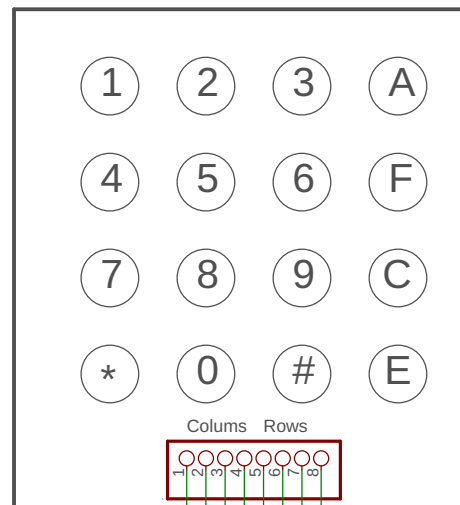

RFzero

Signal generator
external connections

Medium configuration

Keypad 4x4

TITLE: SigGen

Document Number:

REV:

Date: 10-09-2020 13:38