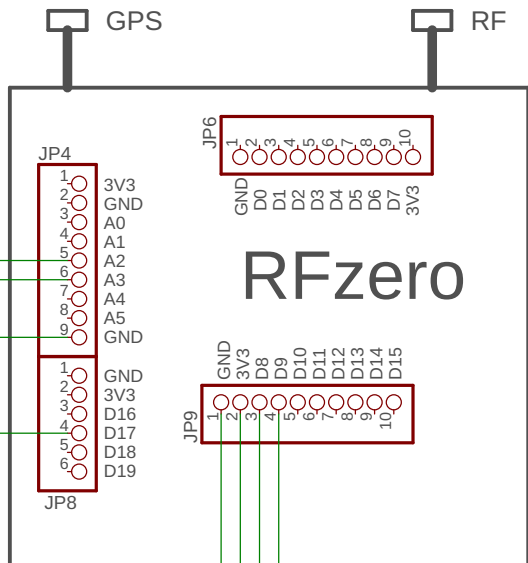

RFzero

Signal generator
external connections

Medium configuration

Keypad 4x4

TITLE: SigGen

Document Number:

REV:

Date: 10-09-2020 13:38

Sheet: 1/2

RFzero

Signal generator
external connections

Maximum configuration

TITLE: SigGen	
Document Number:	REV:
Date: 10-09-2020 13:38	Sheet: 2/2